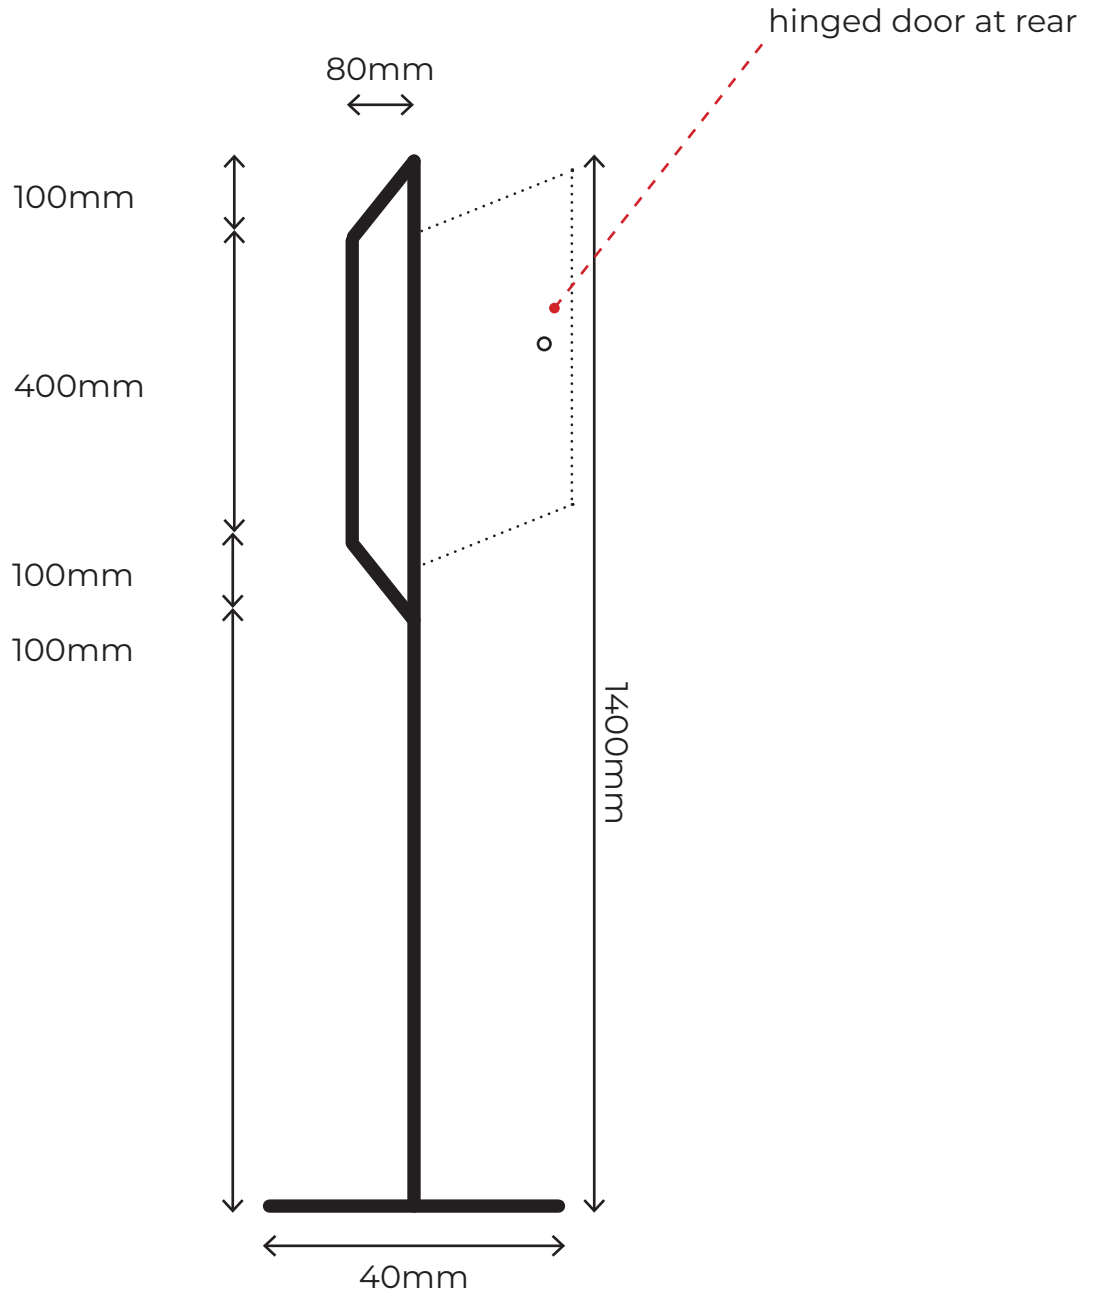

Attachment 1

Custom Key Return Box

image below for illustrative purposes only

Custom Key Return Box

image below for illustrative purposes only

Attachment 3

Acrylic Panel

front acrylic panel; will be 300mmW x 400mmH
Please supply us the font style for computer cut lettering

300mm

400mm