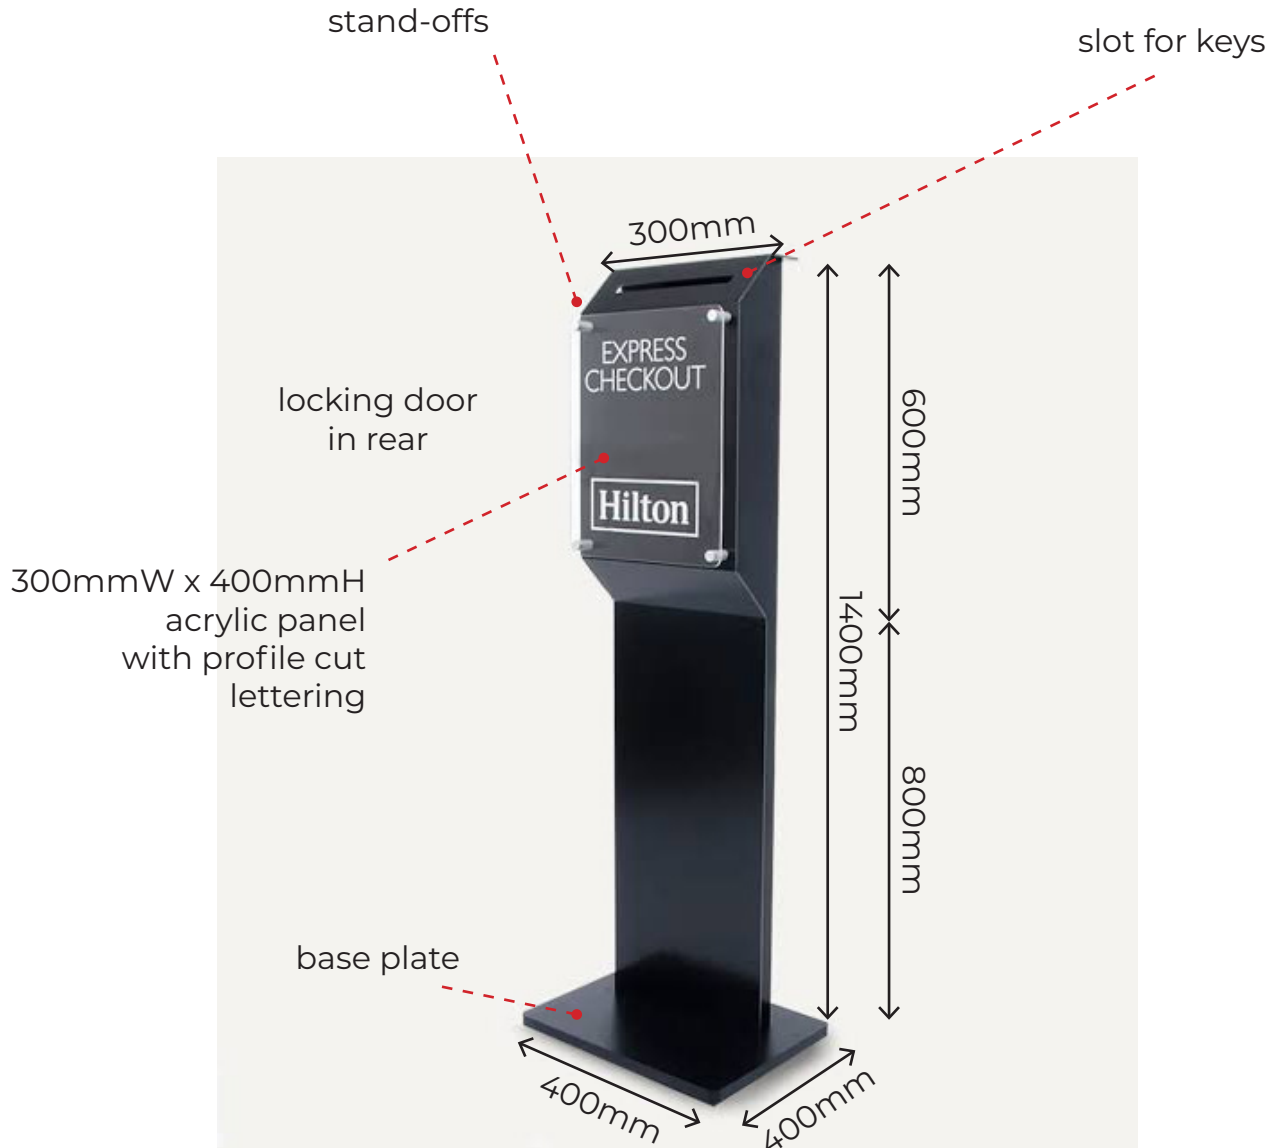

Attachment 1

Custom Key Return Box

image below for illustrative purposes only

Custom Key Return Box

image below for illustrative purposes only

Attachment 3

Acrylic Panel

front acrylic panel; will be 300mmW x 400mmH
Please supply us the font style for computer cut lettering

300mm

400mm