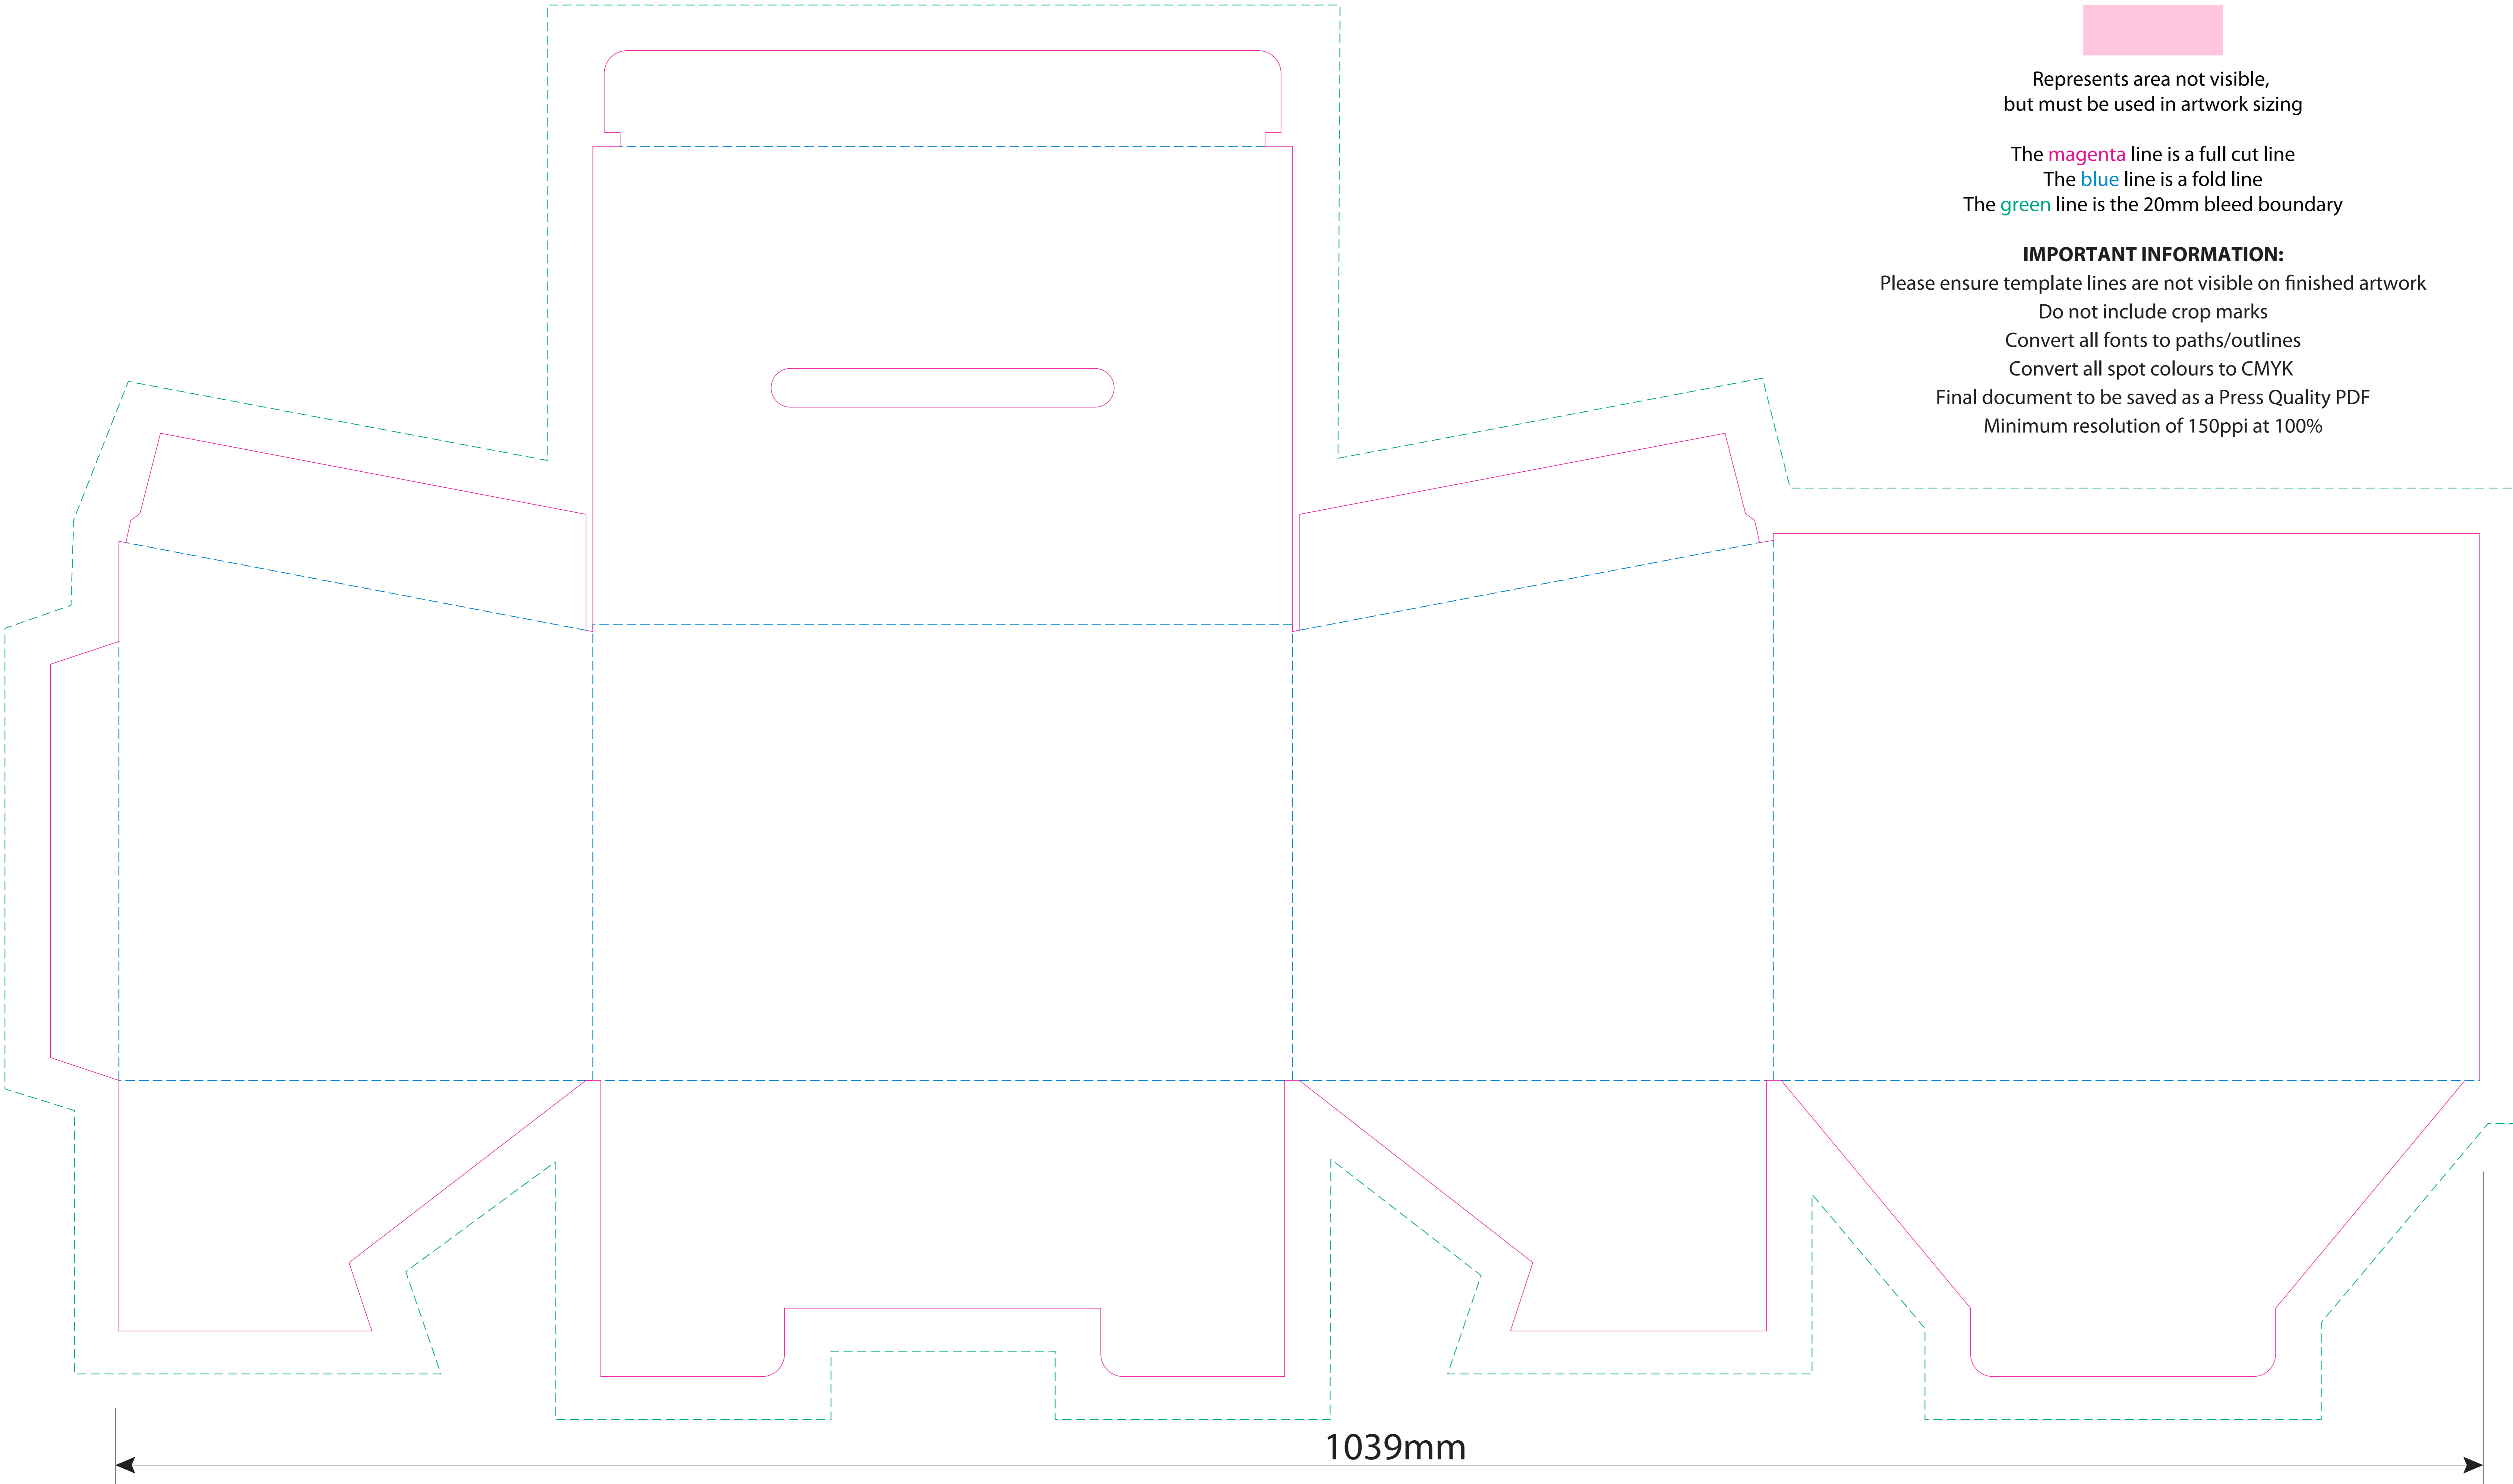

Corflute Entry Box

Represents area not visible,
but must be used in artwork sizing

The magenta line is a full cut line
The blue line is a fold line
The green line is the 20mm bleed boundary

IMPORTANT INFORMATION:

- Please ensure template lines are not visible on finished artwork
- Do not include crop marks
- Convert all fonts to paths/outlines
- Convert all spot colours to CMYK
- Final document to be saved as a Press Quality PDF
- Minimum resolution of 150ppi at 100%

1039mm

Header Card
(image area)